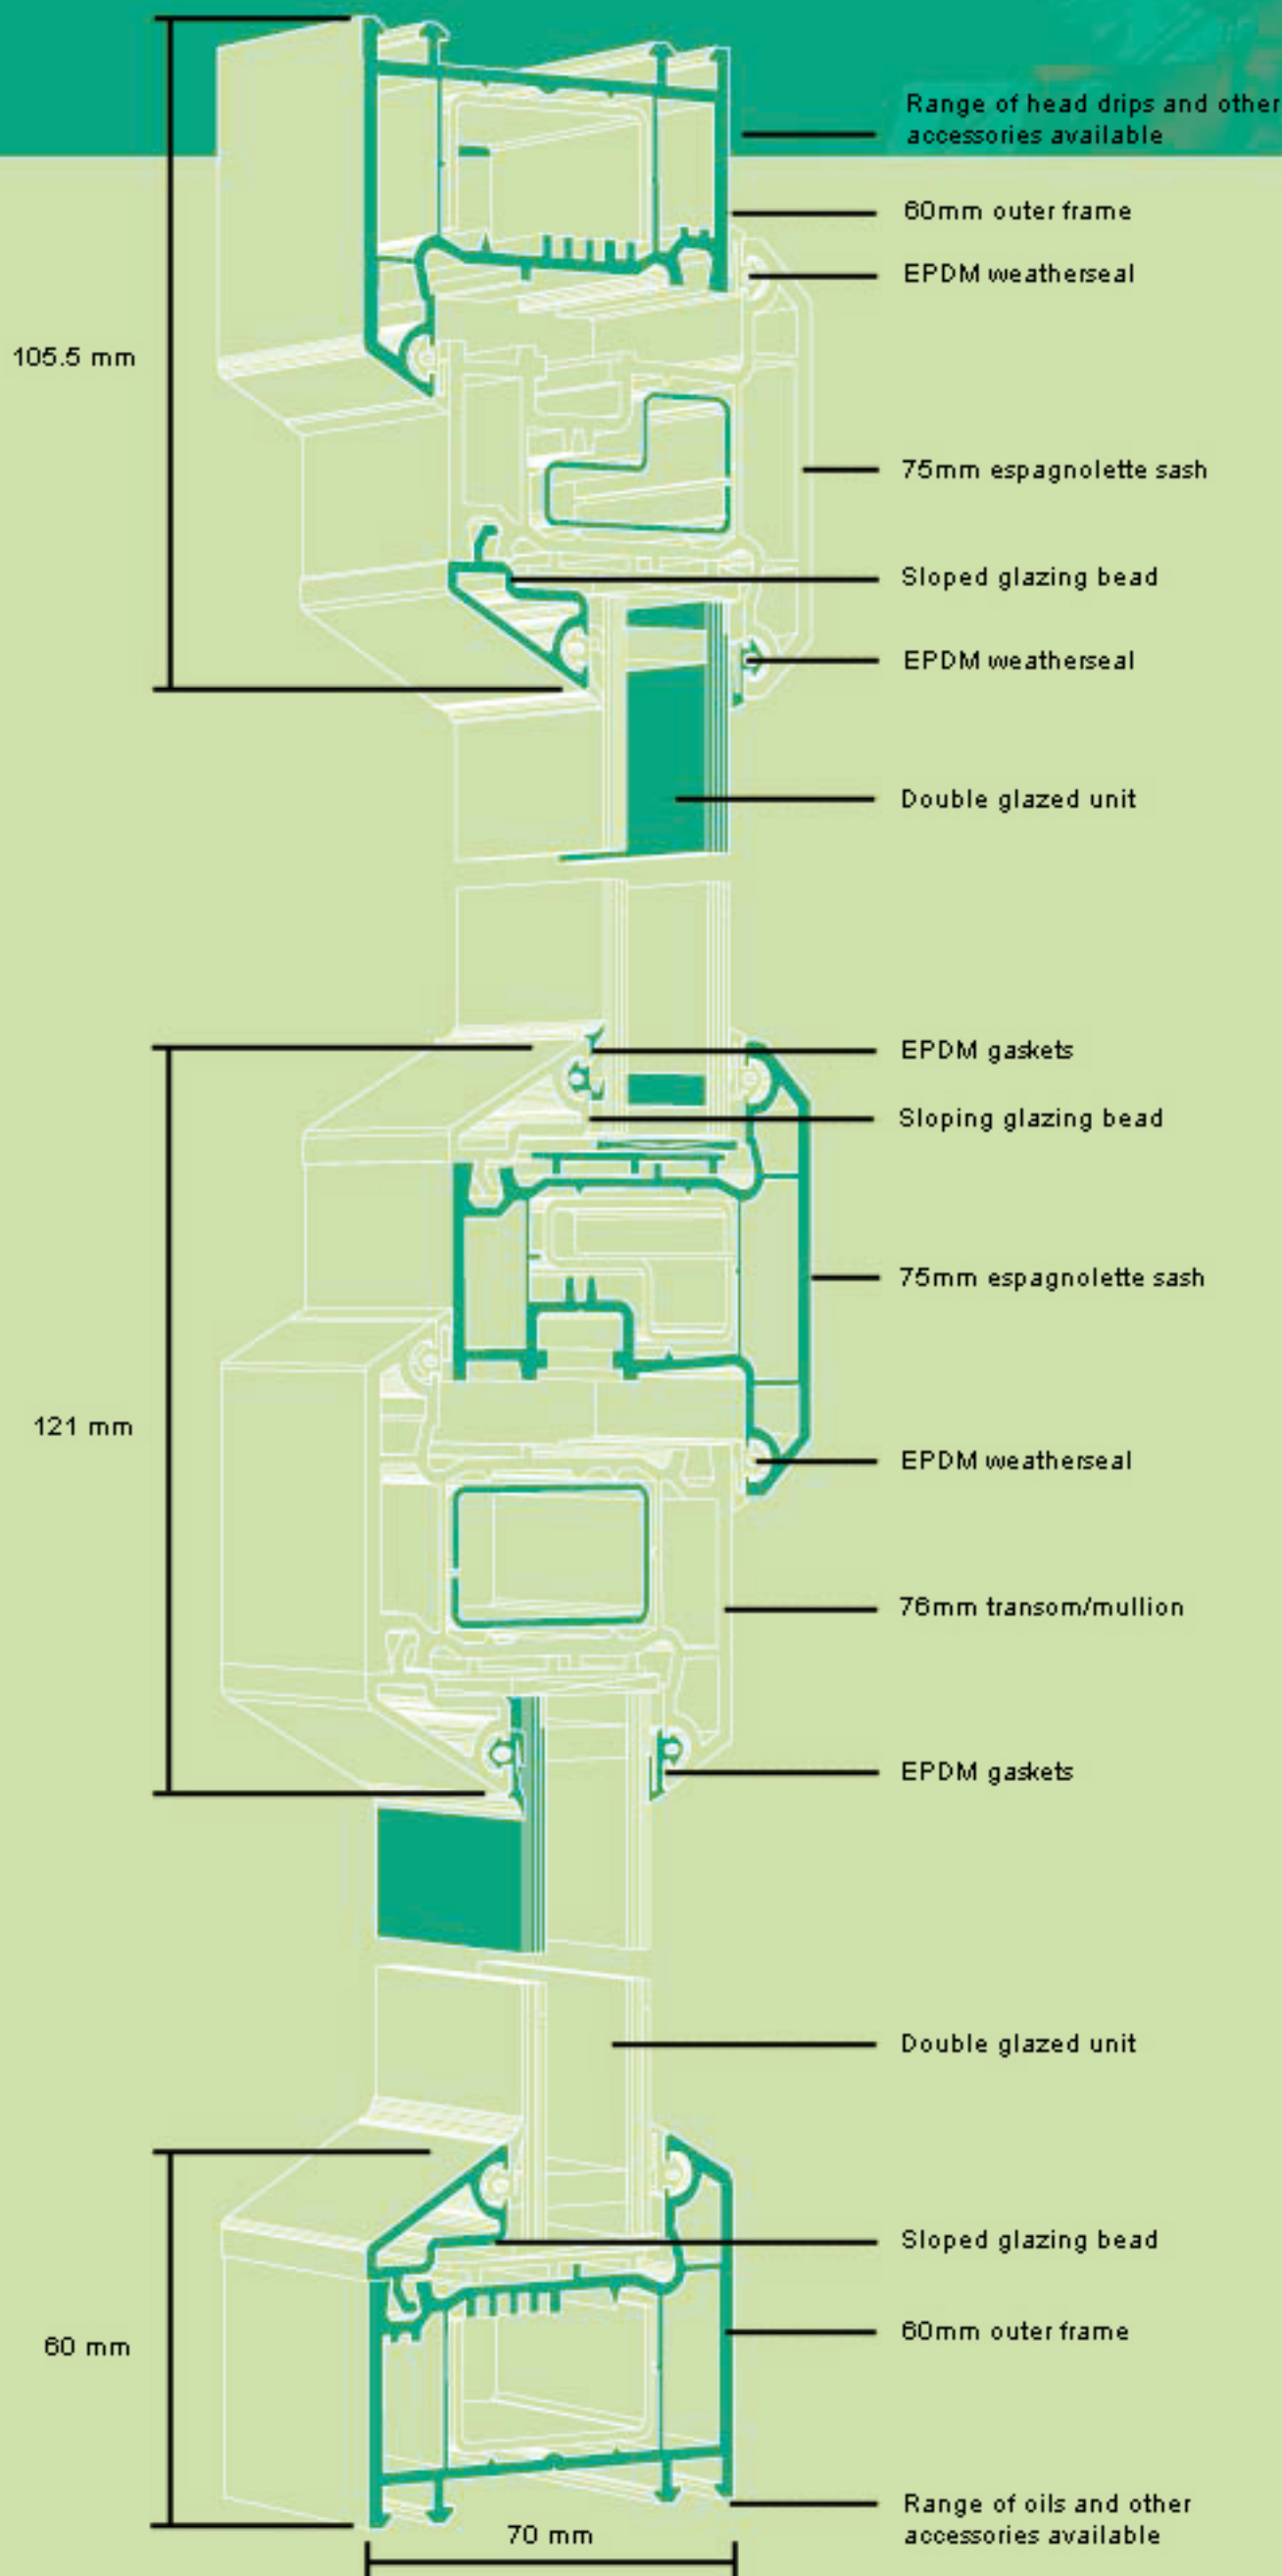

Internally Beaded Casements

MATRIX 70

REGENTRS
GROUP

* All main profiles shown with galvanised steel reinforcement sections.

* Alternative outer frame and transom/mullion sizes available.

* Espagnolette sash also available with sculptured edge detail.

* Alternative beads available insloped or sculptured designs to suit 20mm to 32mm glazing.

* Glazing beads available with co-extruded gaskets.

* Gaskets also available in Q-Lon material.

* An ideal window for all applications available in a full range of styles and sizes.

* 70mm front to back multi chambered profiles.

* Option of unique sculptured and bevelled sashes.

* Available in white and woodgrain and coloured finishes.